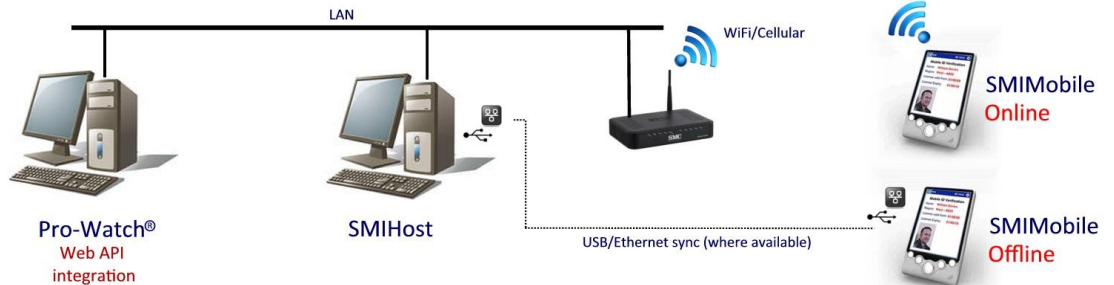

# Mobile Access Control for... Honeywell Pro-Watch®

Adds a mobile dimension to Pro-Watch®, enabling a portable device to be an integrated component of the Access Control system and adding significant value to the security proposition.

Can be used for checking workers onto site, checking card validity, checking cardholder details, attendance at classes or events, mustering and roll-call, training, conformance and skills checking.... anything a fixed reader would be deployed for and more besides.

## GLOBAL PRESENCE

SMI has products and solutions in over 40 countries around the world

- Handheld devices are setup in Pro-Watch® in the same way and with the same characteristics as fixed readers.
- Readers can operate online via WiFi or Cellular communications, and can operate offline with data synchronized via WiFi, Cellular or (where available) USB/Ethernet connections.